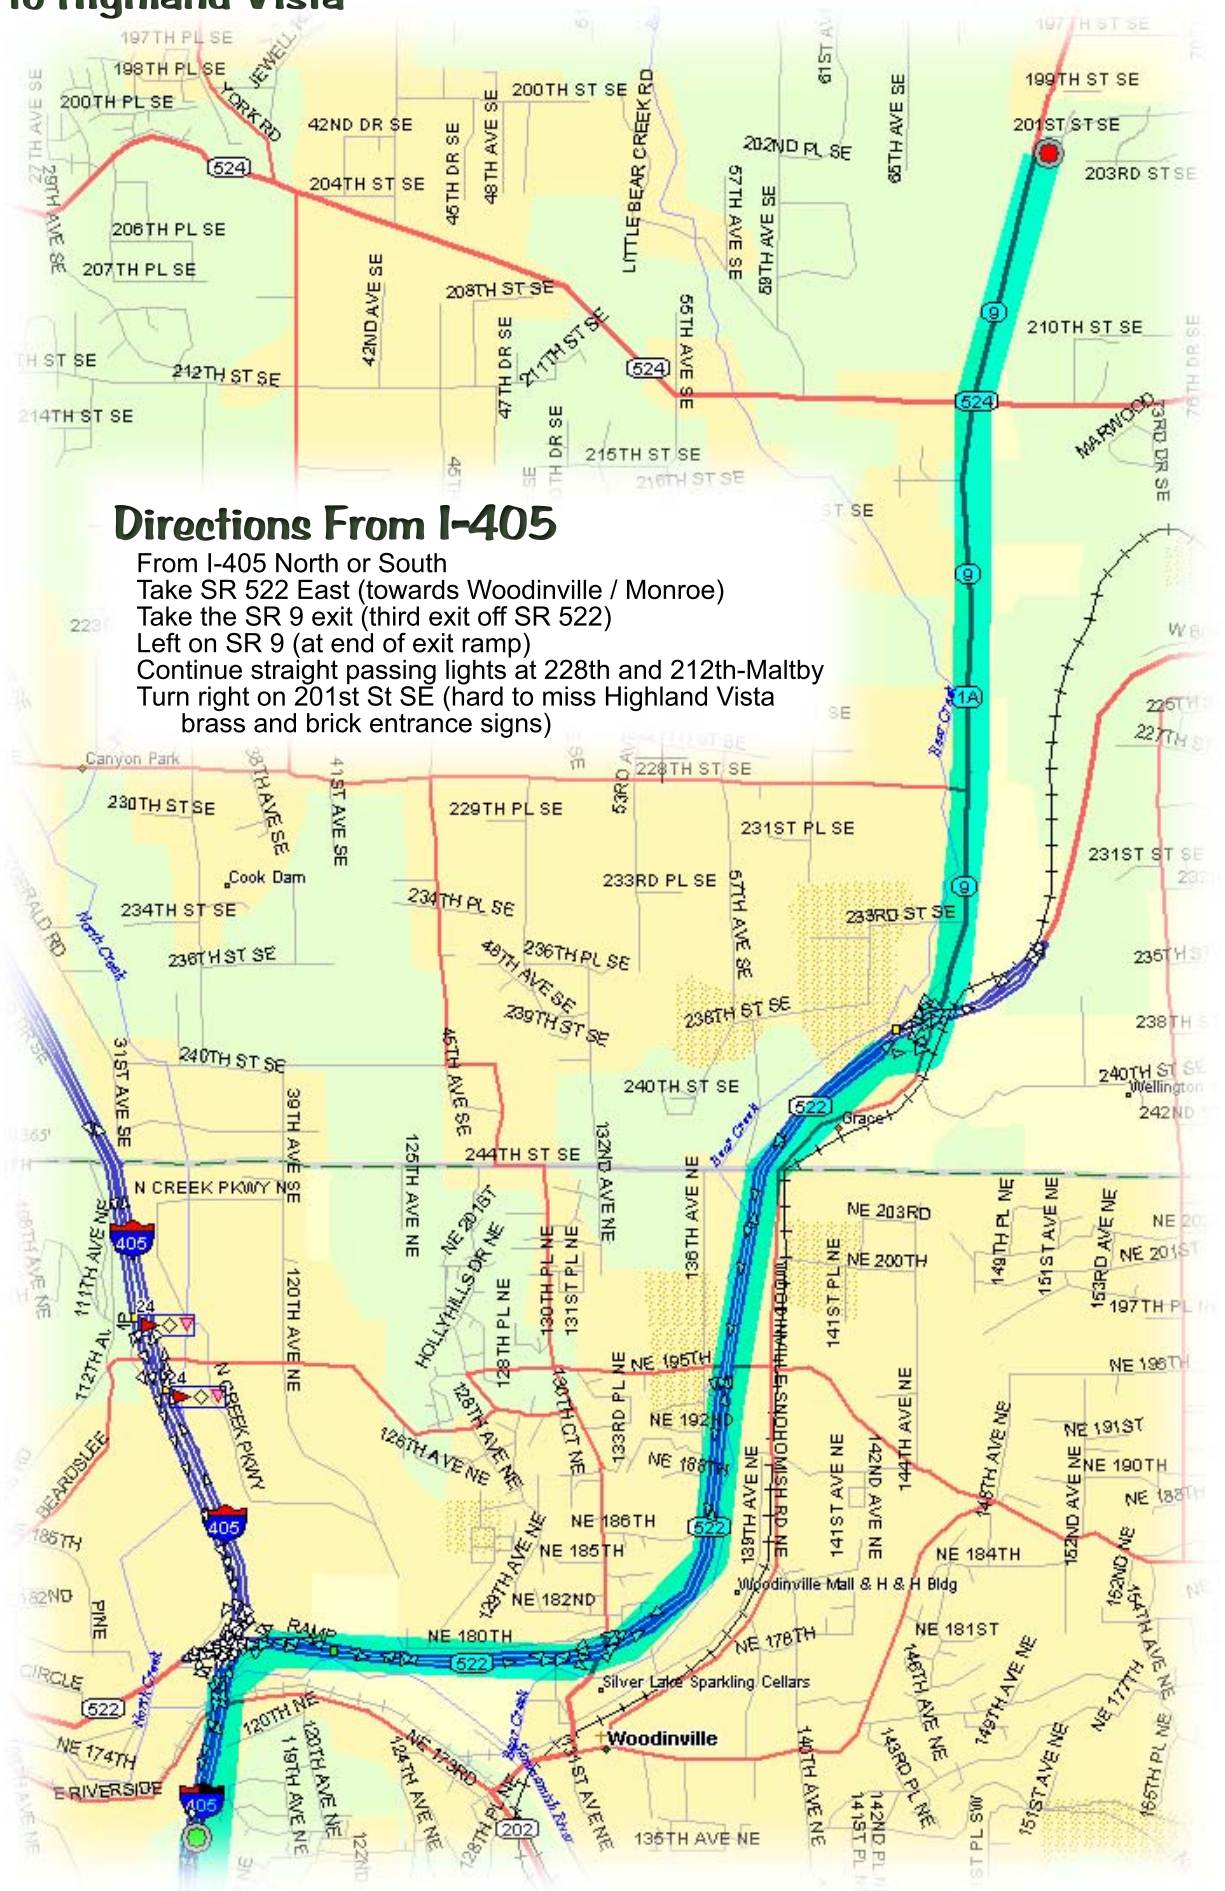

Map to Highland Vista

Directions From I-405

- From I-405 North or South
- Take SR 522 East (towards Woodinville / Monroe)
- Take the SR 9 exit (third exit off SR 522)
- Left on SR 9 (at end of exit ramp)
- Continue straight passing lights at 228th and 212th-Maltby
- Turn right on 201st St SE (hard to miss Highland Vista brass and brick entrance signs)